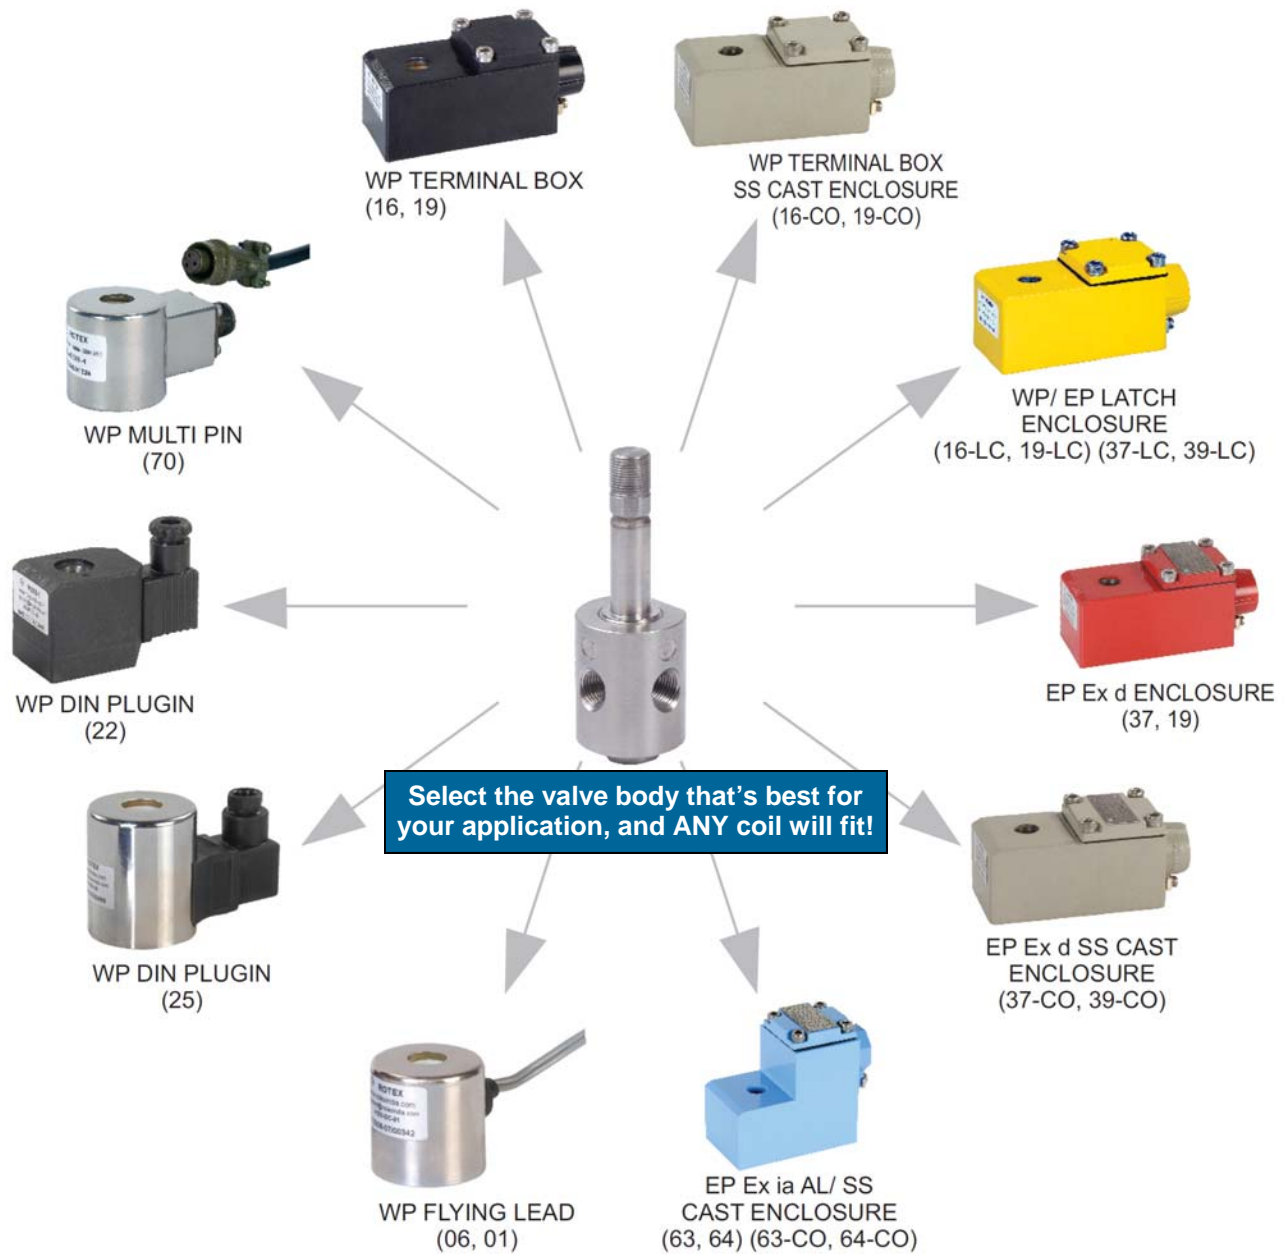

Rotex Solenoid Valves Offer Complete Interchangeability

Rotex solenoid valves provide interchangeability with various solenoid enclosures, voltage, and currents without affecting their performance. Reduce your spare parts and increase flexibility!